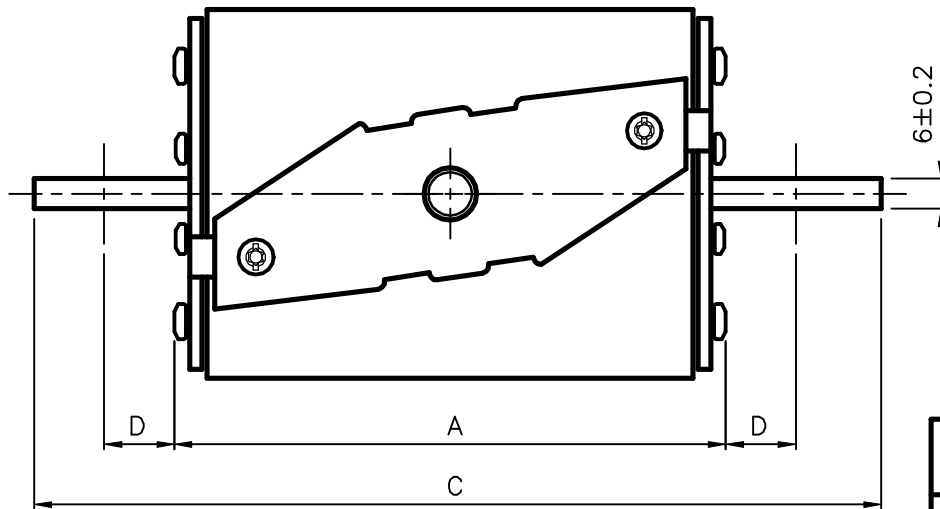

The normal position of the indicator is as shown position N.
Position S, E and W on request only.

Pos.	Type	A max.	B	C max.	D	Suitable Adaptor
1	3K/80	50	78±1.6	109	14±2	170H0066
2	3K/110	50	108±2.0	139	29±2	170H0066
3	3K/110	80	108±2.0	139	14±2	170H0067
4	3K/140	80	138±2.2	169	29±2	170H0067
5	3K/140	110	138±2.2	169	14±2	170H3684