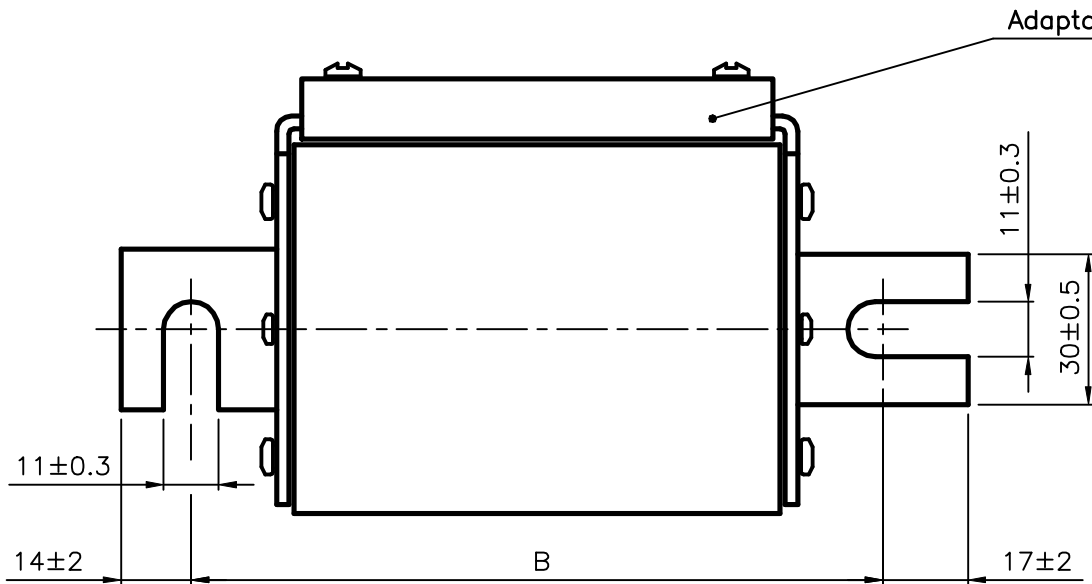

The normal position of the indicator is as shown position N.
Position S, E and W on request only.

Pos.	Type	A max.	B	C max.	D	Suitable Adaptor
1	3K/80	50	78±1.6	109	14±2	170H0066
2	3K/110	50	108±2.0	139	29±2	170H0066
3	3K/110	80	108±2.0	139	14±2	170H0067
4	3K/140	80	138±2.2	169	29±2	170H0067
5	3K/140	110	138±2.2	169	14±2	170H3684