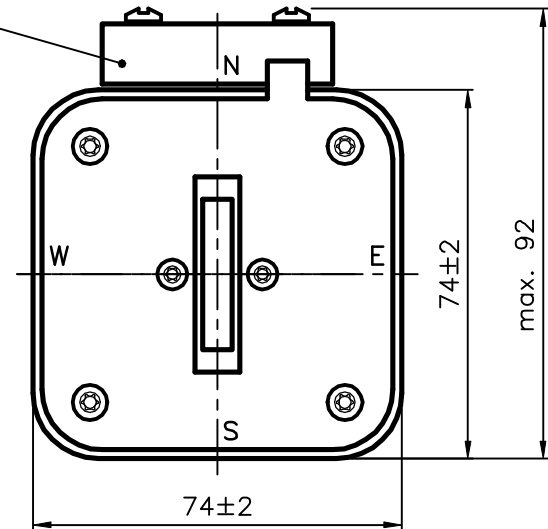

The normal position of the indicator is as shown position N.
Position S, E and W on request only.

Pos.	Type	A max.	B	C max.	D	Suitable Adaptor
1	3K/80	50	78±1.6	109	14±2	170H0066
2	3K/110	50	108±2.0	139	29±2	170H0066
3	3K/110	80	108±2.0	139	14±2	170H0067
4	3K/140	80	138±2.2	169	29±2	170H0067
5	3K/140	110	138±2.2	169	14±2	170H3684