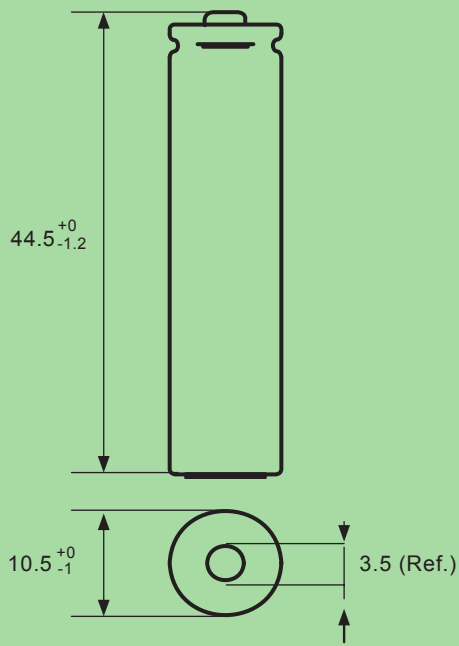

Unit : mm

Benefits :

- Most powerful rechargeable battery
- Rechargeable up to 1500 times - GP internal testing IEC 61951-2(7.5.1.3)
- Guaranteed for 6 years or 1500 recharges, whichever comes first
- Ready to use, precharged
- Holds power up to 70% after 5 years once fully charged
- Recharged by GP Charger for the best performance
- Cost saving and environmentally friendly

Specifications :

- GP ReCyko⁺ Rechargeable battery
- Nickel Metal Hydride chemistry
- AAA size
- Rated capacity 800mAh
- Nominal voltage 1.2V
- Gross weight ~14g

Applications best for :

Battery handling :

- Batteries should be charged prior to use.
- Remove batteries from the electrical device if the device is not going to be used for a long period of time.
- Do not mix new batteries in use with semi-used batteries.
- In order to maintain satisfactory cell / battery performance when being stored under extending period of time, fully charge the cell / battery within 12 months period is highly recommended.